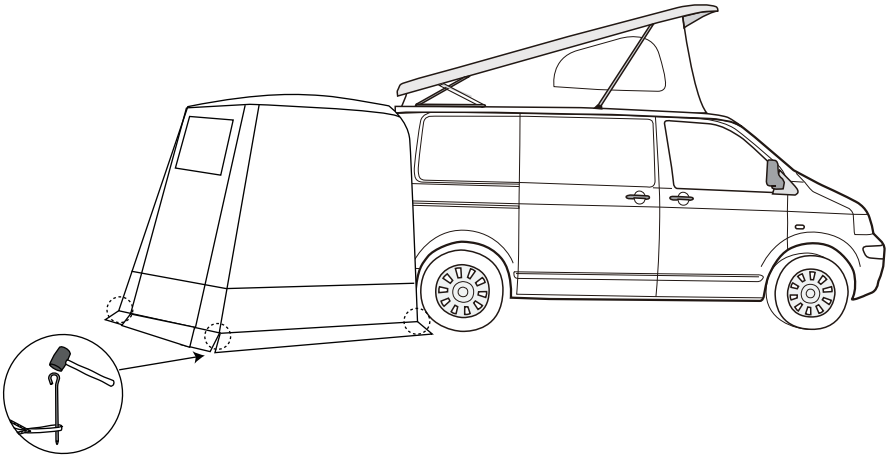

SET UP INSTRUCTION FOR PILOTE

Flysheet

Plastic Peg x8pcs

Steel Porch Polex2pcs (OPTIONAL)

VOLKSWAGEN
CADDY

①

②

③